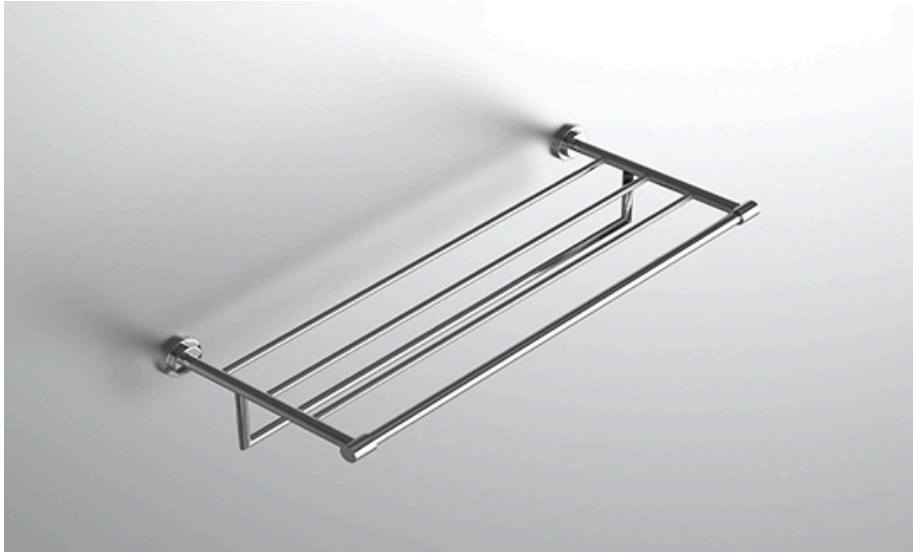

## FEATURES

- Premium 304 Grade Stainless Steel
- Solid Mount Construction
- Concealed Installation Hardware
- State of the art wall anchors included for installation on Dry wall or Tile

### TOWEL RACK WITH BAR

Model	Product	Finishes Available
ELO-TRKB24	Towel Rack With Bar	Multiple finishes available. Over 23 finishes to choose from.

FINISHES			
	Polished (-P)	Antique Copper (-ACOP)	Polished Gold (-PGLD)
	Brushed (-B)	Polished Brass (-PBRS)	Brushed Copper (-BCOP)
	Brushed Gold (-BGLD)	Matte White (-WHT)	Brushed Rose Gold (-BRGD)
	Matte Black (-BLK)	Brushed Modern Bronze (-BMBRZ)	Brushed Black (-BRBLK)
	Oil Rubbed Bronze (-ORB)	Glossy White (-GWHT)	Polished Black (-PBLK)
	Brushed Brass (-BBRS)	Polished Rose Gold (-PRGD)	Antique Nickel (-ANKL)
	Brushed Bronze (-BBRZ)	Unlacquered Brass (-UBRS)	Black Nickel (-NKBL)
	Antique Brass (-ABRS)	Polished Nickel (-PNKL)	

Dimensions in inches

FRONT

TOP

SIDE

NOTE: Dimensions subject to change without notice.